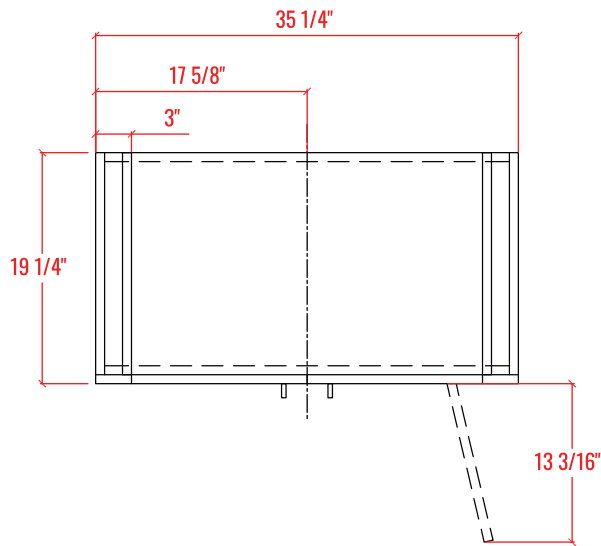

36" Single Sink Freestanding Bathroom Vanity + Top

Vanity Overall: 35-5/8" W x 19-3/4" L x 36" H
Cabinet: 35-1/4" W x 19-1/4" L x 35" H
Top: 35-5/8" W x 19-3/4" L x 1" H

FRONT VIEW

SIDE VIEW

BACK VIEW

36" Single Sink Freestanding Bathroom Vanity + Top

PLAN VIEW

ELEVATION VIEW