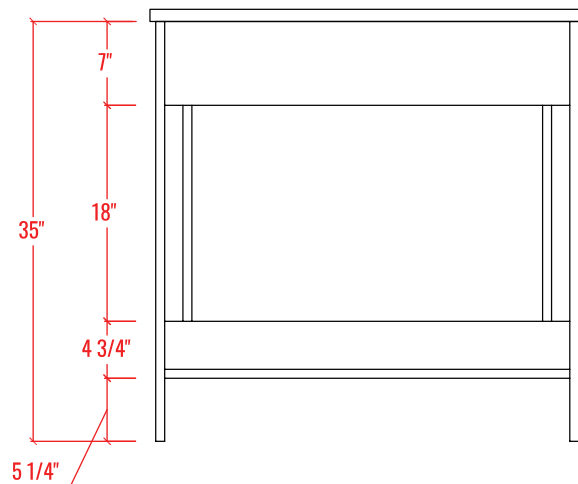

36" Single Sink Freestanding Bathroom Vanity + Top

Vanity Overall: 35-5/8" W x 19-3/4" L x 36" H
Cabinet: 35-1/4" W x 19-1/4" L x 35" H
Top: 35-5/8" W x 19-3/4" L x 1" H

FRONT VIEW

SIDE VIEW

BACK VIEW

36" Single Sink Freestanding Bathroom Vanity + Top

PLAN VIEW

ELEVATION VIEW