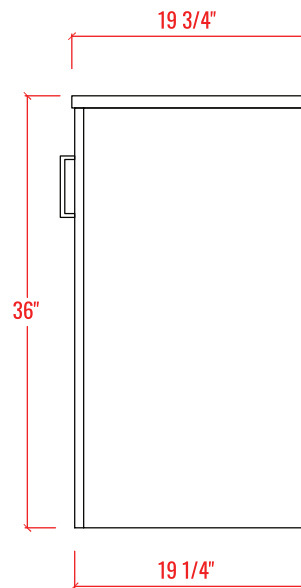

36" Single Sink Freestanding Bathroom Vanity + Top

Vanity Overall: 35-5/8" W x 19-3/4" L x 36" H
Cabinet: 35-1/4" W x 19-1/4" L x 35" H
Top: 35-5/8" W x 19-3/4" L x 1" H

FRONT VIEW

SIDE VIEW

BACK VIEW

36" Single Sink Freestanding Bathroom Vanity + Top

PLAN VIEW

ELEVATION VIEW