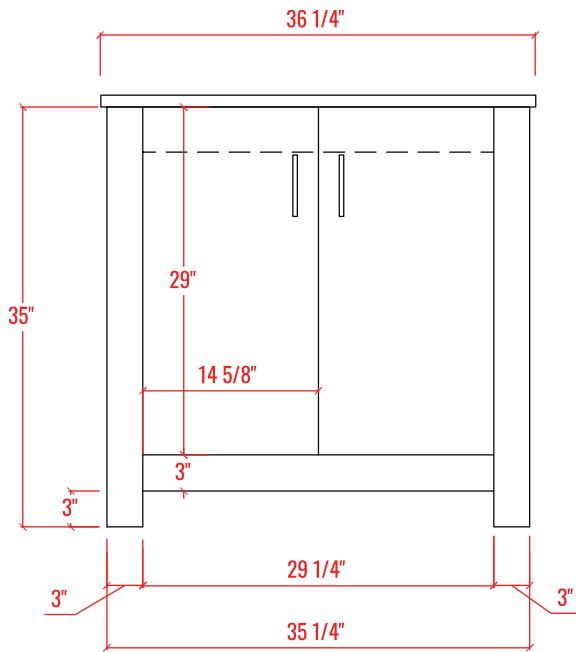

36" Single Sink Freestanding Bathroom Vanity + Top

Vanity Overall: 35-5/8" W x 19-3/4" L x 36" H
Cabinet: 35-1/4" W x 19-1/4" L x 35" H
Top: 35-5/8" W x 19-3/4" L x 1" H

FRONT VIEW

SIDE VIEW

BACK VIEW

36" Single Sink Freestanding Bathroom Vanity + Top

PLAN VIEW

ELEVATION VIEW